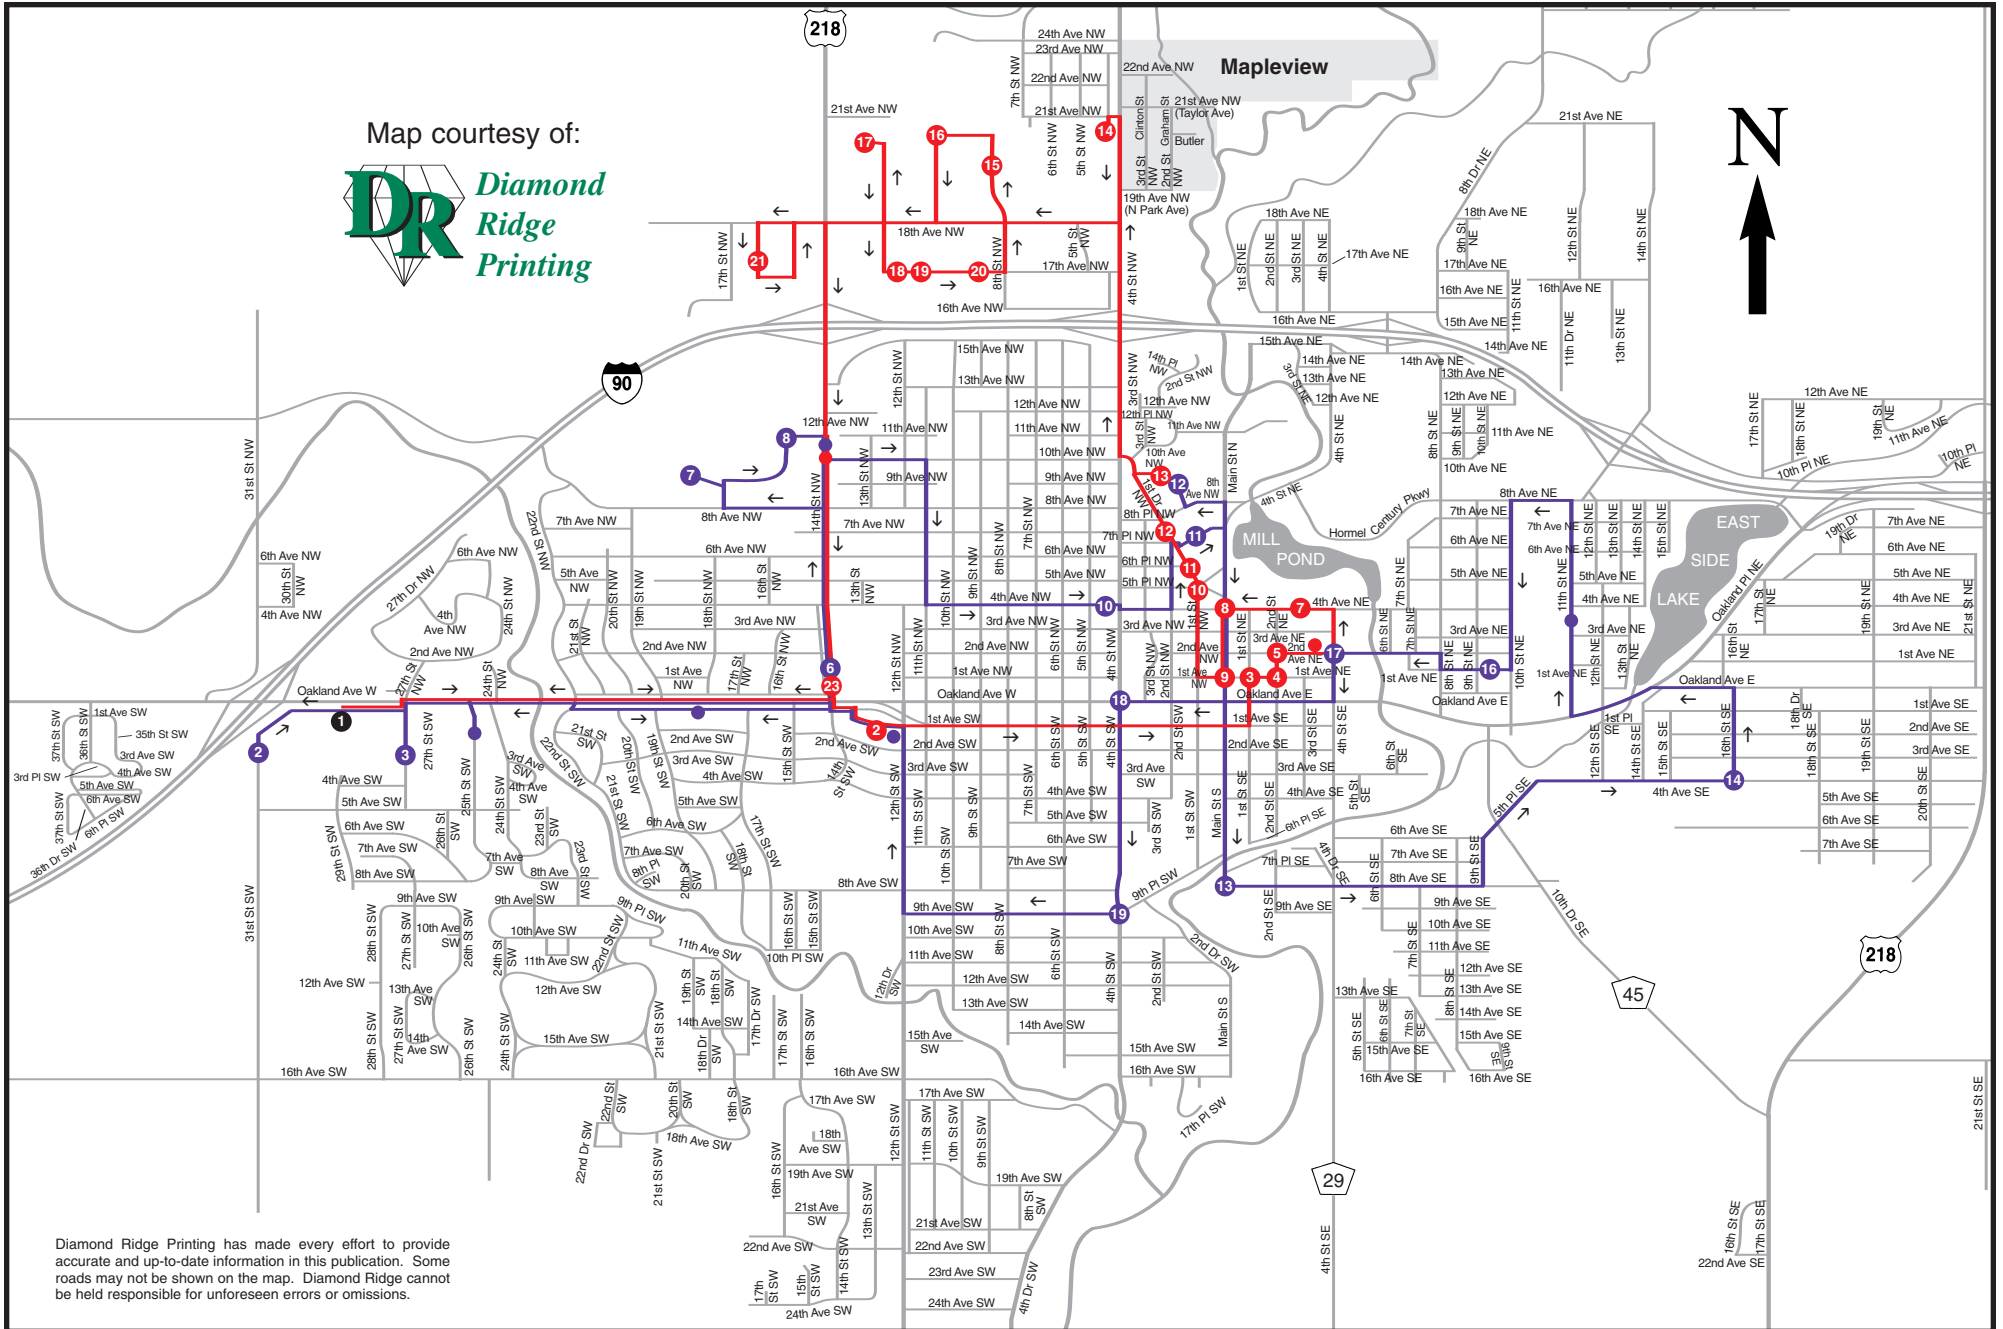

ROUTE MAP

Red • Purple

The Transit Center **1** is located at 2801 Oakland Ave. W.
 For questions, or to plan your trip, call AMCAT at 507-433-2379.

Map courtesy of:
 **Diamond Ridge Printing**

Diamond Ridge Printing has made every effort to provide accurate and up-to-date information in this publication. Some roads may not be shown on the map. Diamond Ridge cannot be held responsible for unforeseen errors or omissions.